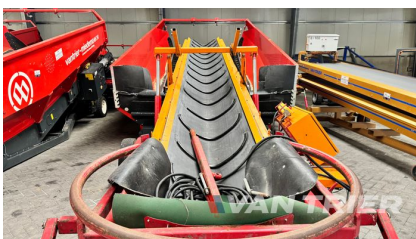

MIEDEMA

Miedema LBV130/70 Store loader

€17.950

Van Trier B.V.
Lorentzweg 2
4691 SR Tholen
Nederland

Telefoon: (+31) 166 600 100
WhatsApp: (+31) 166 600 100
Email: info@vantrier.nl

Description

Unlock the potential of the Miedema LBV130/70 Store loader, built in 1993, a durable solution designed to optimize material handling operations. Featuring a length of 13m and a belt width of 70cm, this store loader offers a robust capacity of {{ ATTRIBUTE_CAPACITY }}, catering to the needs of various industries. From transporting crops such as potatoes, onions, and carrots in agriculture to handling industrial materials like coal and ores, this versatile store loader ensures efficient operations with its flexible swivel and drive modes.