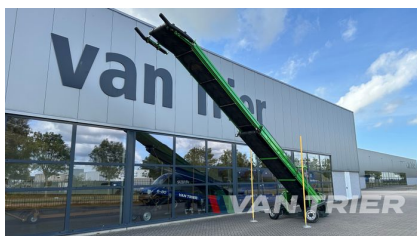

Van Trier B.V.
Lorentzweg 2
4691 SR Tholen
Nederland

Telefoon: (+31) 166 600 100
WhatsApp: (+31) 166 600 100
Email: info@vantrier.nl

MIEDEMA

Miedema LBV120-70 Store loader

€23.850

Van Trier B.V.
Lorentzweg 2
4691 SR Tholen
Nederland

Telefoon: (+31) 166 600 100
WhatsApp: (+31) 166 600 100
Email: info@vantrier.nl

Description

Discover the efficiency of this Miedema LBV120-70 Store loader manufactured in 2004, a robust solution designed to streamline material handling across various sectors. With a length of 12m and a belt width of 70cm, this store loader boasts a capacity of 75TPH. Perfect for efficiently transporting crops like potatoes, onions, and carrots in the agricultural sector, as well as storing or transporting materials such as coal and ores in industrial settings. Featuring versatile swivel and drive modes, this store loader offers ease of operation and durability, ensuring reliable performance in every application. Elevate your material handling processes today with the Miedema LBV120-70 Store loader.